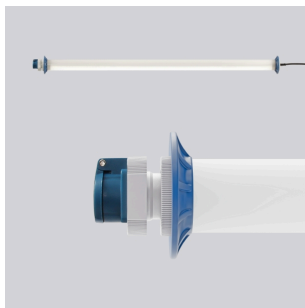

68A50100-0062

series: Tube lights Tube lights

Type of installation: Universal mounting system
 Type of Protection: IP 54
 Protection class: I
 Lamp: LED
 Dimensions: D 120, L 1595
 Colour: grey

Protective tube plastic opal (polycarbonate), end caps plastic grey (polyamide), integrated electronic driver, 2 protectors blue, socket, power supply cable with mains plug, incl. LED panel

electro-technics:

System power 51 W
 Electric Gear Converter
 Voltage 220 - 240 V / 50 Hz, 60 Hz

Spezifikationen:

Colour TPE blue
 Power supply cable H07RN-F
 Size power supply cable 3 x 1,5 mm²
 Length power supply cable 5 m
 Colour power supply cable black
 Socket outlets 1
 Connector systems Typ F, Schuko (CEE 7/4)
 Lamp cover opal

testings:

Type of Protection IP 54
 Protection class I
 Filament test 650°C - 30 seconds
 Impact resistance IK08 (5 Joule)
 Safety Marks F-mark
 Other Marks WEEE mark
 Country Code Made in Germany

lamp 1:

Rated luminous flux 8000 lm
 Lamp LED
 Number of Lamps 5
 Colour Temperature 5000 K
 Colour rendering index (CRI) 80
 Lifespan 50000 h (L90/B50)

weights and measures:

Length L 1.595 mm
 Diameter D 120 mm
 Weight 4,2 kg