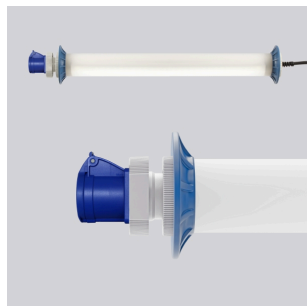

68A20106-0062

series: Tube lights Tube lights

Type of installation: Universal mounting system
 Type of Protection: IP 44
 Protection class: I
 Lamp: LED
 Dimensions: D 120, L 750
 Colour: grey

Protective tube plastic opal (polycarbonate), end caps plastic grey (polyamide), integrated electronic driver, 2 protectors blue, socket, power supply cable with mains plug, incl. LED panel

electro-technics:

System power 21 W
 Electric Gear Converter
 Voltage 220 - 240 V / 50 Hz, 60 Hz

Spezifikationen:

Colour TPE blue
 Power supply cable H07RN-F
 Size power supply cable 3 x 1,5 mm²
 Length power supply cable 5 m
 Colour power supply cable black
 Socket outlets 1
 Connector systems CEE-6h
 Lamp cover opal

testings:

Type of Protection IP 44
 Protection class I
 Filament test 650°C - 30 seconds
 Impact resistance IK08 (5 Joule)
 Safety Marks F-mark
 Other Marks WEEE mark
 Country Code Made in Germany

lamp 1:

Rated luminous flux 3200 lm
 Lamp LED
 Number of Lamps 2
 Colour Temperature 5000 K
 Colour rendering index (CRI) 80
 Lifespan 50000 h (L90/B50)

weights and measures:

Length L 750 mm
 Diameter D 120 mm
 Weight 2,5 kg